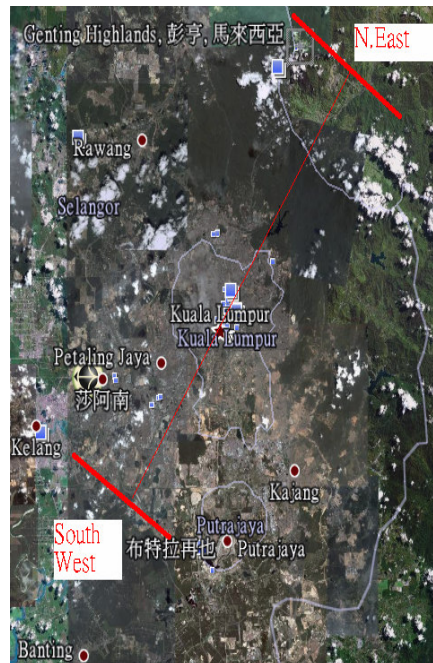

The Support for Kuala Lumpur

Genting Highlands (About 1850m above sea level) is a mountain peak within the Titiwangsa Mountains on the border between the states of Pahang and Selangor of Malaysia. The driving distance to Kuala Lumpur is approximately in one hour.

View of Genting

The Water for Kuala Lumpur

(See the map; Water should be located at the Southwest of Malaysia or Kuala Lumpur)

What Malaysia need is the perhaps the biggest water fountain, pond (require revolving type) or lake in the region or at least in Malaysia.